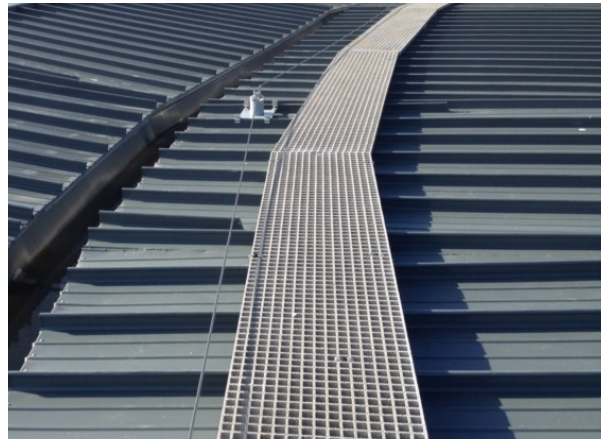

FibreWALK

Product Description

Bespoke Roof Walkway Solutions By The Experts

FibreGrid GRP roof walkway grating (FibreWALK) provides an anti-slip, level, walking surface across roofs as well as a demarcation route which protects the roofs surface from unnecessary foot traffic and potential damage.

In potentially highly trafficked areas of roofing, where regular access may be required for maintenance regimes GRP Roof Walkway Systems distributes the load evenly on the roof and thus reduces wear and tear on the roofing system itself.

Each section of the walkway is manufactured in glass reinforced plastic with enhanced slip resistance for adverse weather conditions.

System Benefits

- System designed and manufactured in the UK
- Excellent strength to weight ratio
- Extremely hard wearing and durable
- Lightweight
- Corrosion Resistant
- Easy to handle and install
- Low maintenance cost
- Long effective service life
- Rapid installation

Roof Types

Composite, Standing Seam, Metal, Flat, Single Ply

Colours Available

- Green (RAL 6010)
- Light Grey (RAL 7047)
- Yellow (RAL 1003)